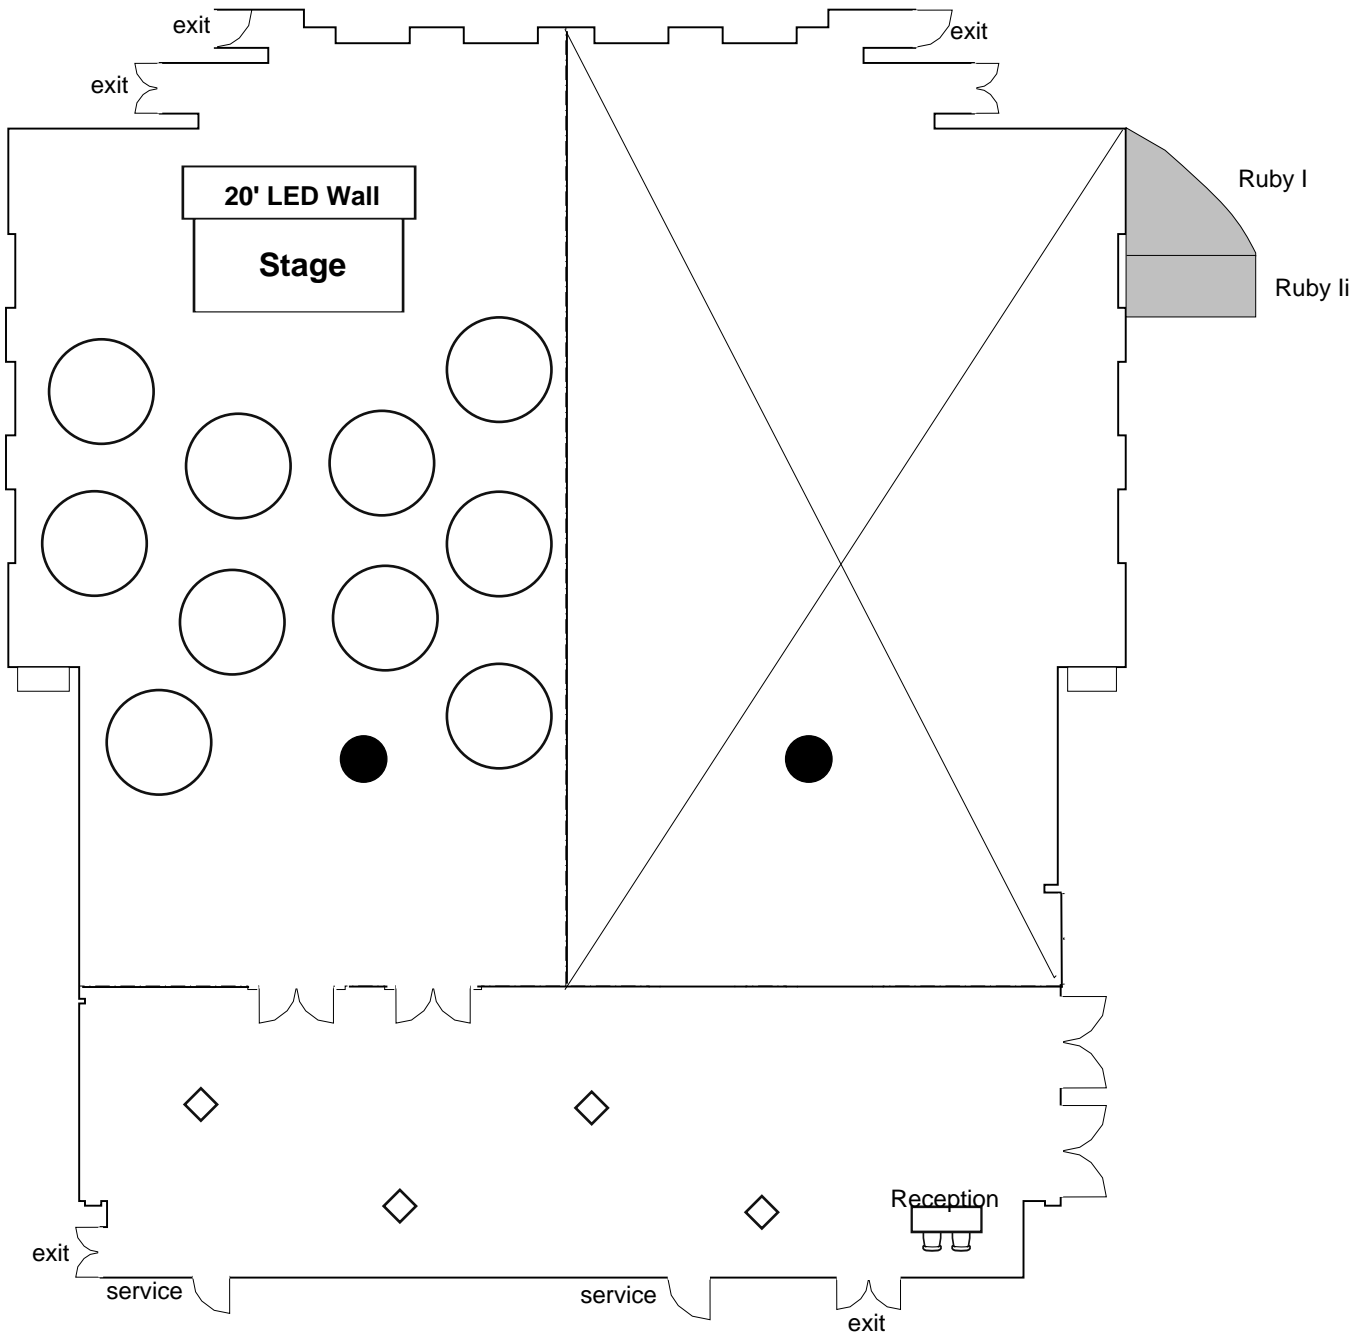

# Diamond Ballroom

Diamond Ballroom I

Diamond Ballroom II

- Diamond I**
- Stage: 8' x 18' x 2'
  - 20' LED Wall
  - 10 x 6' Round table of 10 - 12 persons each

- Ballroom Foyer**
- 6' Reception table
  - Scattered cocktail tables